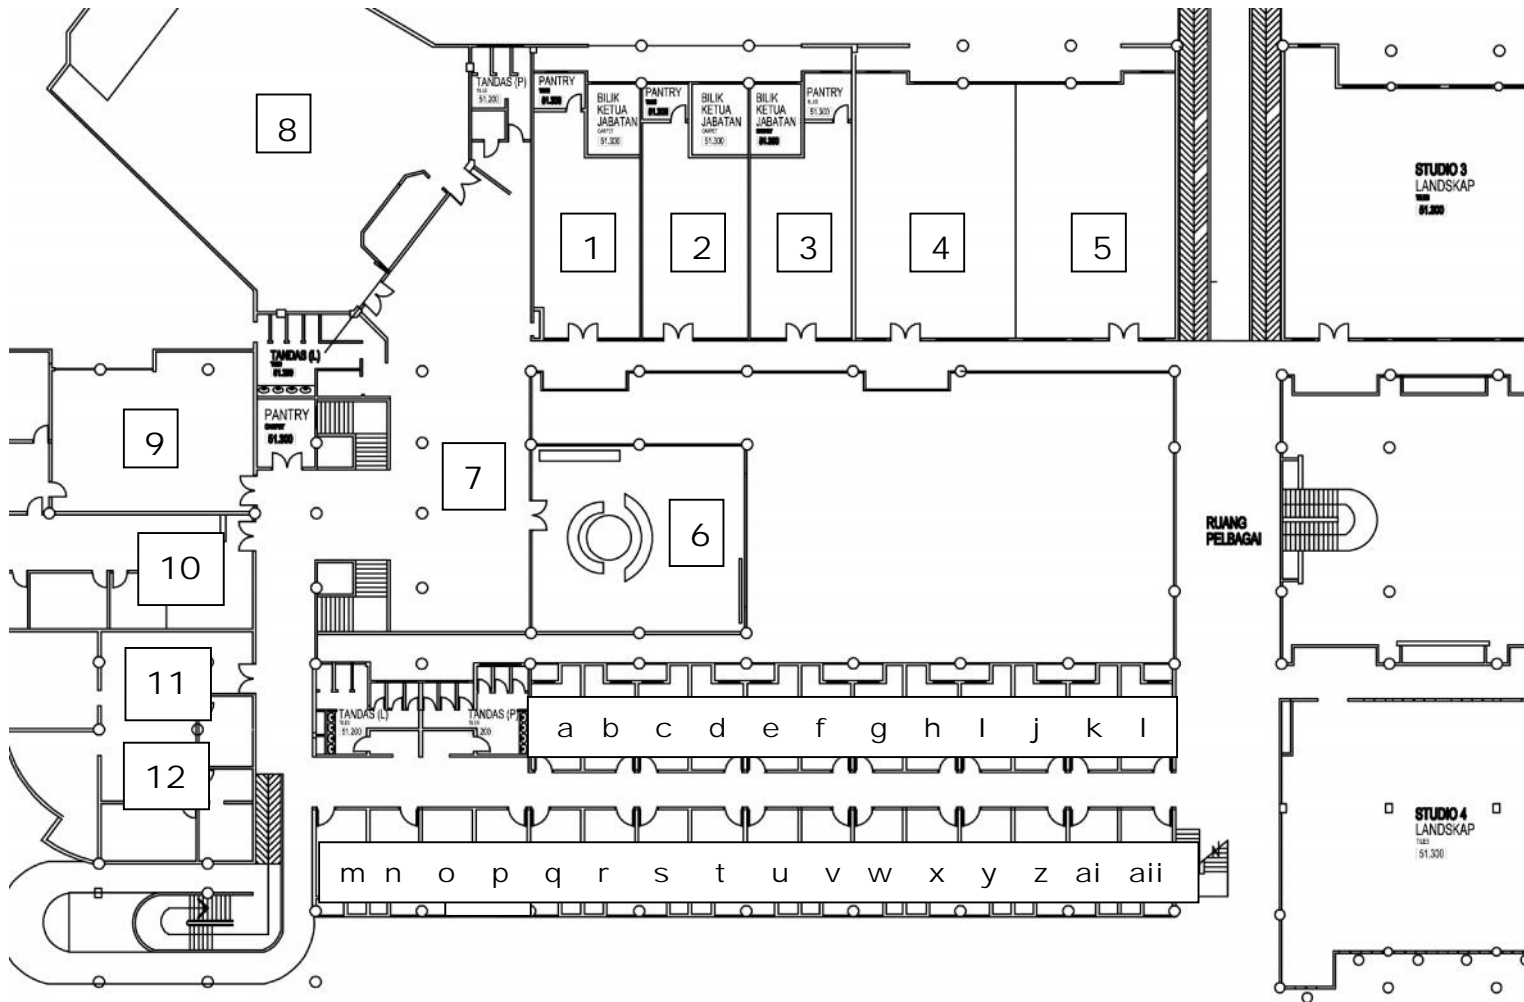

PELAN ARAS DUA (BANGUNAN UTAMA)

LEGEND:

1. 1:Jabatan Lanskap (JSL)
2. 2:Jabatan Senibina (JS)
3. 3:Jabatan Rekabentuk Perindustrian (JRI)
4. 4:Makmal Komputer 1
5. 5:Makmal Komputer 2
6. 6:Staf Lounge
7. 7:Ruang Multipurpose
8. 8:Dewan Rekabentuk
9. 9: Bilik Seminar
10. 10:Pejabat Pentadbiran
11. 11:Pejabat Dekan
12. 12:Pejabat TDAA
    (Akademik, Antarabangsa & HEPA)

1. a: Bilik 1 (LAr. Dr. Nor Atiah Ismail)
2. b: Bilik 2 (Dr. Nurdalilah Dahlan)
3. c: Bilik 3 (Pn. Raihan Maskuriy)
4. d: Bilik 4 (Dr. Mohd Fairuz Shahidan)
5. e: Bilik 5 (Dr. Saiful Hasley bin Ramli)
6. f: Bilik 6 (PM. LAr. Dr. Suhardi bin Maulan)
7. g: Bilik 7 (Dr. Mohd Shahrudin Abd Manan)
8. h: Bilik 8 (Dr. Hassan Alii)
9. i: Bilik 9 (En. Mohd Emran @ Zahrin b Mohd Taram)
10. j: Bilik 10 (LAr. Dr. Mohd Kher Hussein)
11. k: Bilik 11 (LAr. Asraf Abdul Rahman)
12. l: Bilik 12 (Ar. Mohamad Azli b. Mohd Jamil)
13. m: Bilik 13 (Dr. Sumarni Ismail)
14. n: Bilik 14 (En. Wan Mazlan Wan Hamat)
15. o: Bilik 15 (Pn. Ida Suriana Ismail)
16. p: Bilik 16 (Ar. Nik Fazlysham b. Nik Mat)
17. q: Bilik 17 (Dr. Ruhaizin Sulaiman)
18. r: Bilik 18 (PM. Gs. Dr. Mohd Johari b. Mohd Yusof)
19. s: Bilik 19 (Dr. Wan Srihani Wan Mohamed)
20. t: Bilik 20 (Dr. Maszura Abd Ghafar)
21. u: Bilik 21 (Prof. Dr. Khairul Aidil Azlin Abd Rahman)
22. v: Bilik 22 (LAr. Dr. Roziya Ibrahim)
23. w: Bilik 23 (Prof. Dr. Rahinah Ibrahim)
24. x: Bilik 24 (PM. LAr. Dr. Osman B. Mohd Tahir)
25. y: Bilik 25 (Dr. Ahmad Rizal Abd Rahman)
26. z: Bilik 26 (Dr. Mohd Shahrizal Dolah)
27. ai: Bilik 55 (Dr. Noranita Mansor)
28. aii: Bilik 56 (Dr. Faziawati Abd Aziz)